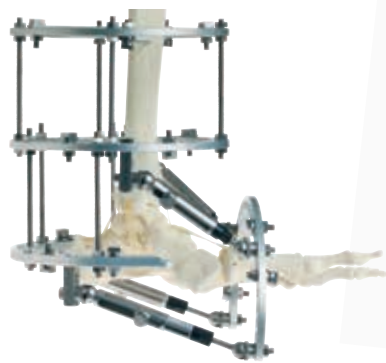

New TL-Rapid Struts Provide Quick Solutions

- Quick and easy frame assembly
- Acute adjustment with micro-compression or distraction
- Lockable universal hinge on both ends of strut

SIMPLE STABLE
VERSATILE

TrueLok is Simple
TrueLok is Stable
TrueLok is Versatile

Short Range	Medium Range	Long Range
70 - 104mm	98 - 188mm	163 - 300mm

Struts are available in three sizes:

Length	Part #
SHORT	50-10170
MEDIUM	50-10180
LONG	50-10190

Bolt allows for quick frame adjustments

Acute adjustment with micro-compression or distraction

Distributed by:

Manufactured by:
ORTHOFIX Srl
Via Delle Nazioni 9, 37012 Bussolengo (Verona), Italy
Telephone +39 045 6719000, Fax +39 045 6719380