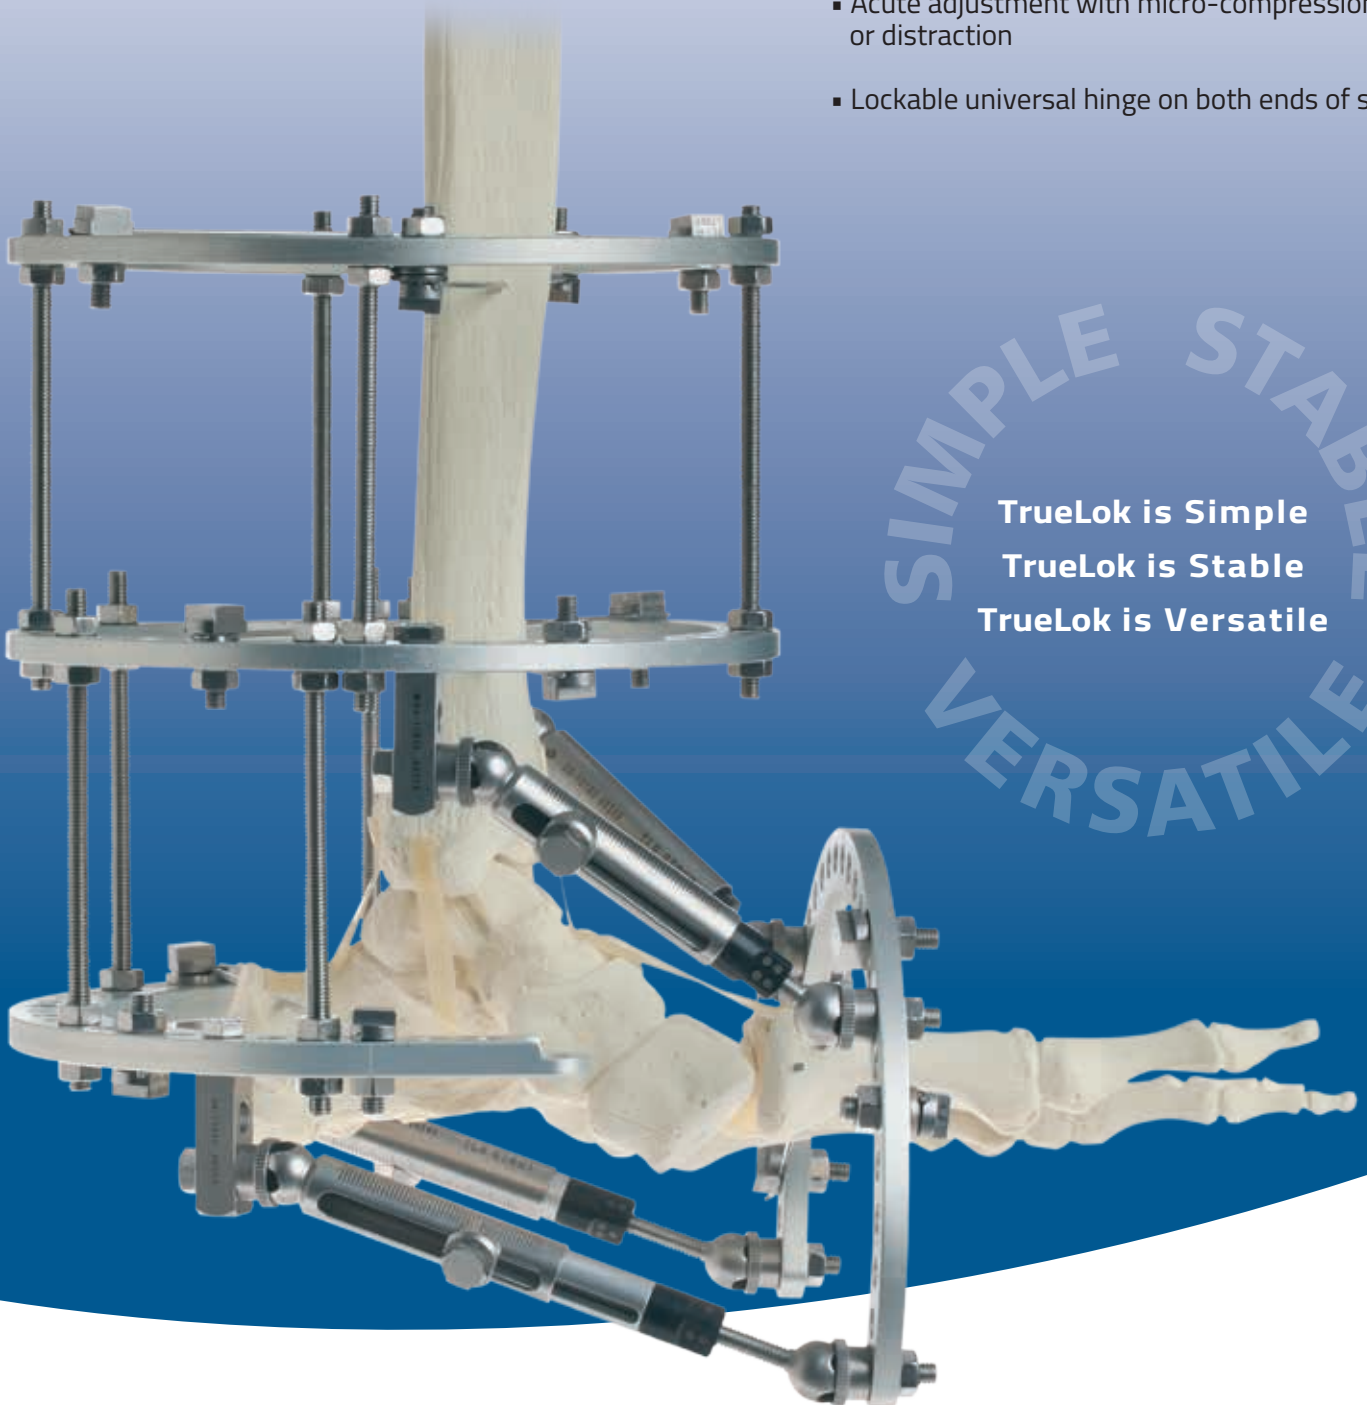

New TL-Rapid Struts Provide Quick Solutions

- Quick and easy frame assembly
- Acute adjustment with micro-compression or distraction
- Lockable universal hinge on both ends of strut

SIMPLE STABLE
VERSATILE

TrueLok is Simple
TrueLok is Stable
TrueLok is Versatile

Short Range	Medium Range	Long Range
70 - 104mm	98 - 188mm	163 - 300mm

Struts are available in three sizes:

Length	Part #
SHORT	50-10170
MEDIUM	50-10180
LONG	50-10190

Bolt allows for quick frame adjustments

Acute adjustment with micro-compression or distraction

Distributed by:

Manufactured by:
ORTHOFIX Srl
Via Delle Nazioni 9, 37012 Bussolengo (Verona), Italy
Telephone +39 045 6719000, Fax +39 045 6719380