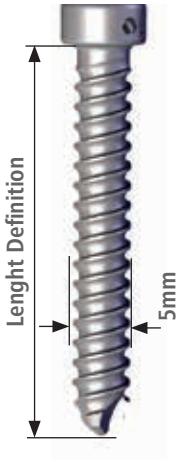

Threaded locking screw - Sterile

Code	Description	Q.ty
99-T931025	Threaded locking screw - 25mm	
99-T931030	Threaded locking screw - 30mm	
99-T931035	Threaded locking screw - 35mm	
99-T931040	Threaded locking screw - 40mm	
99-T931045	Threaded locking screw - 45mm	
99-T931050	Threaded locking screw - 50mm	
99-T931055	Threaded locking screw - 55mm	
99-T931060	Threaded locking screw - 60mm	
99-T931065	Threaded locking screw - 65mm	
99-T931070	Threaded locking screw - 70mm	
99-T931075	Threaded locking screw - 75mm	
99-T931080	Threaded locking screw - 80mm	
99-T931085	Threaded locking screw - 85mm	
99-T931090	Threaded locking screw - 90mm	

Supplementary lag screw - Sterile

Code	Description	Q.ty
99-T93560	Supplementary lag screw - 60mm	
99-T93565	Supplementary lag screw - 65mm	
99-T93570	Supplementary lag screw - 70mm	
99-T93575	Supplementary lag screw - 75mm	
99-T93580	Supplementary lag screw - 80mm	
99-T93585	Supplementary lag screw - 85mm	
99-T93590	Supplementary lag screw - 90mm	
99-T93595	Supplementary lag screw - 95mm	
99-T93500	Supplementary lag screw - 100mm	
99-T93505	Supplementary lag screw - 105mm	
99-T93510	Supplementary lag screw - 110mm	
99-T93515	Supplementary lag screw - 115mm	
99-T93520	Supplementary lag screw - 120mm	

Distributed by:

Manufactured by:
ORTHOFIX Srl
Via Delle Nazioni 9, 37012 Bussolengo (Verona), Italy
Telephone +39 045 6719000, Fax +39 045 6719380

0123

www.orthofix.com

HF-1701-PL-E0 B 05/17