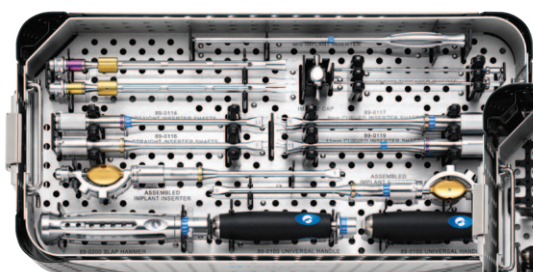

Instrument Set 89-0021

Part #	Description	Qty
Top Tray		
89-0100	Universal Handle	2
NA	9mm Straight Modular Implant Inserter (assembled)	
NA	11mm Straight Modular Implant Inserter (assembled)	
89-0113	Implant Inserter Body (C-Shaft) - (included within assembled Modular Implant Inserters)	2
89-0108	9mm Straight Implant Remover	1
89-0110	11mm Straight Implant Remover	1
89-0112	MIS Inserter	1
89-0114	9mm Straight Implant Shaft (1 is included within the assembled	2
89-0116	11mm Straight Implant Shaft	2
89-0117	9mm Curved Implant Shaft (1 is included within the assembled Modular Implant Inserter provided in the set)	2
89-0119	11mm Curved Implant Shaft	2
89-0120	Threaded Insert	6
89-0121	Impact Cap	1
89-0200	Slap Hammer	1
Bottom Tray		
89-0153	9mm Tamp	1
89-0155	11mm Tamp	1
89-0156	Corner (Y) Tamp	1
35-5001	Funnel	1
35-5002	Plunger	1
89-0500	Bone Packing Tool	Order By Request
89-0509	9mm Monolithic Straight Implant Inserter	Order By Request
89-0511	11mm Monolithic Straight Implant Inserter	Order By Request
89-0609	9mm Articulating Tamp	Order By Request
89-0611	11mm Articulating Tamp	Order By Request

Instruments Case

89-0094	Instruments Case	1

Trial Set 89-0022 - Order By Request