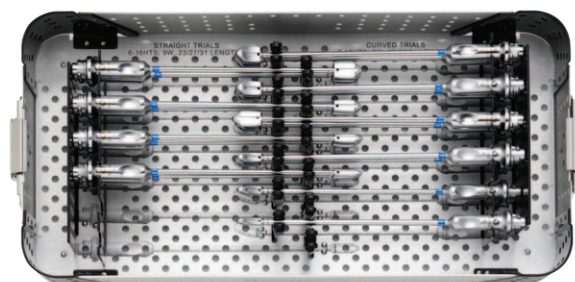

Instruments Case

89-0094	Instruments Case	1

Trial Set 89-0022 - Order By Request

Part #	Description	Qty
89-0093	Trial Case	1
89-0206	9W x 27L x 6H, 0° Straight Trial	1
89-0207	9W x 27L x 7H, 0° Straight Trial	1
89-0208	9W x 27L x 8H, 0° Straight Trial	1
89-0209	9W x 27L x 9H, 0° Straight Trial	1
89-0210	9W x 27L x 10H, 0° Straight Trial	1
89-0211	9W x 27L x 11H, 0° Straight Trial	1
89-0212	9W x 27L x 12H, 0° Straight Trial	1
89-0213	9W x 27L x 13H, 0° Straight Trial	1
89-0214	9W x 27L x 14H, 0° Straight Trial	1
89-0215	9W x 27L x 15H, 0° Straight Trial	1
89-0216	9W x 27L x 16H, 0° Straight Trial	1
89-0306	9W x 27L x 6H, 0° Curved Trial	1
89-0307	9W x 27L x 7H, 0° Curved Trial	1
89-0308	9W x 27L x 8H, 0° Curved Trial	1
89-0309	9W x 27L x 9H, 0° Curved Trial	1
89-0310	9W x 27L x 10H, 0° Curved Trial	1
89-0311	9W x 27L x 11H, 0° Curved Trial	1
89-0312	9W x 27L x 12H, 0° Curved Trial	1
89-0313	9W x 27L x 13H, 0° Curved Trial	1
89-0314	9W x 27L x 14H, 0° Curved Trial	1
89-0315	9W x 27L x 15H, 0° Curved Trial	1
89-0316	9W x 27L x 16H, 0° Curved Trial	1

One-Level