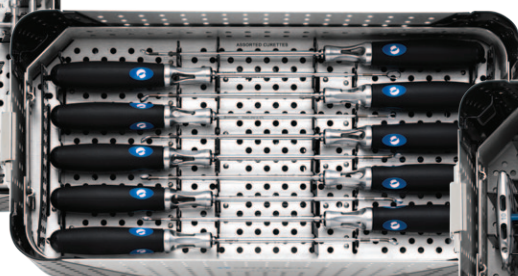

Bullethead Spacers:

- Bulleted nose for assisting with distraction.
- Threaded connection to the Implant Inserter with grooves for a secure hold that is firm enough for an insert and rotate technique.
- Chamfered edges for easier rotation with the straight cage.
- Narrow double bullet nose on the straight cage regardless of the size to assist with distraction.
- Aggressive anti-migration ribs for resisting implant migration.
- Full height vertical tantalum markers 1mm from the ends for clear in-situ implant positioning.
- Provided sterile for inventory efficiency.

Top Level

Middle Level

Bottom Level

Instrument Set 89-0021

Part #	Description	Qty
Top Tray		
89-0100	Universal Handle	2
NA	9mm Straight Modular Implant Inserter (assembled)	
NA	11mm Straight Modular Implant Inserter (assembled)	
89-0113	Implant Inserter Body (C-Shaft) - (included within assembled Modular Implant Inserters)	2
89-0108	9mm Straight Implant Remover	1
89-0110	11mm Straight Implant Remover	1
89-0112	MIS Inserter	1
89-0114	9mm Straight Implant Shaft (1 is included within the assembled	2
89-0116	11mm Straight Implant Shaft	2
89-0117	9mm Curved Implant Shaft (1 is included within the assembled Modular Implant Inserter provided in the set)	2
89-0119	11mm Curved Implant Shaft	2
89-0120	Threaded Insert	6
89-0121	Impact Cap	1
89-0200	Slap Hammer	1
Bottom Tray		
89-0153	9mm Tamp	1
89-0155	11mm Tamp	1
89-0156	Corner (Y) Tamp	1
35-5001	Funnel	1
35-5002	Plunger	1
89-0500	Bone Packing Tool	Order By Request
89-0509	9mm Monolithic Straight Implant Inserter	Order By Request
89-0511	11mm Monolithic Straight Implant Inserter	Order By Request
89-0609	9mm Articulating Tamp	Order By Request
89-0611	11mm Articulating Tamp	Order By Request