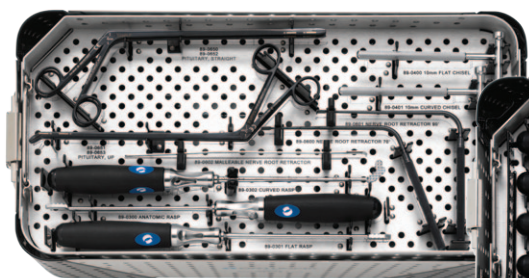

Bullethead Spacers:

- Bulleted nose for assisting with distraction.
- Threaded connection to the Implant Inserter with grooves for a secure hold that is firm enough for an insert and rotate technique.
- Chamfered edges for easier rotation with the straight cage.
- Narrow double bullet nose on the straight cage regardless of the size to assist with distraction.
- Aggressive anti-migration ribs for resisting implant migration.
- Full height vertical tantalum markers 1mm from the ends for clear in-situ implant positioning.
- Provided sterile for inventory efficiency.

Top Level

Middle Level

Bottom Level

Instrument Set 89-0021

Part #	Description	Qty
Top Tray		
89-0100	Universal Handle	2
NA	9mm Straight Modular Implant Inserter (assembled)	
NA	11mm Straight Modular Implant Inserter (assembled)	
89-0113	Implant Inserter Body (C-Shaft) - (included within assembled Modular Implant Inserters)	2
89-0108	9mm Straight Implant Remover	1
89-0110	11mm Straight Implant Remover	1
89-0112	MIS Inserter	1
89-0114	9mm Straight Implant Shaft (1 is included within the assembled	2
89-0116	11mm Straight Implant Shaft	2
89-0117	9mm Curved Implant Shaft (1 is included within the assembled Modular Implant Inserter provided in the set)	2
89-0119	11mm Curved Implant Shaft	2
89-0120	Threaded Insert	6
89-0121	Impact Cap	1
89-0200	Slap Hammer	1
Bottom Tray		
89-0153	9mm Tamp	1
89-0155	11mm Tamp	1
89-0156	Corner (Y) Tamp	1
35-5001	Funnel	1
35-5002	Plunger	1
89-0500	Bone Packing Tool	Order By Request
89-0509	9mm Monolithic Straight Implant Inserter	Order By Request
89-0511	11mm Monolithic Straight Implant Inserter	Order By Request
89-0609	9mm Articulating Tamp	Order By Request
89-0611	11mm Articulating Tamp	Order By Request