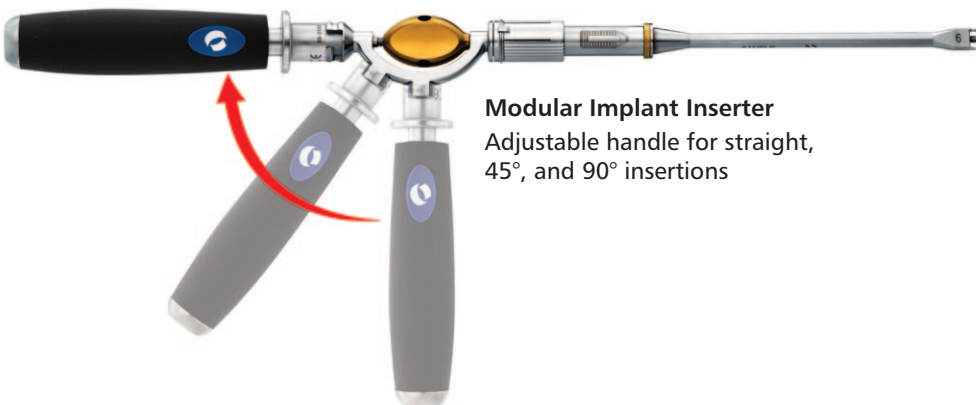

Modular Implant Inserter
Adjustable handle for straight, 45°, and 90° insertions