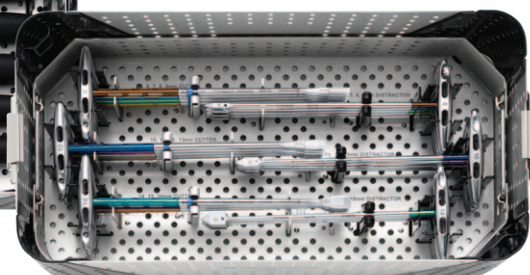

Bullethead Spacers:

- Bulleted nose for assisting with distraction.
- Threaded connection to the Implant Inserter with grooves for a secure hold that is firm enough for an insert and rotate technique.
- Chamfered edges for easier rotation with the straight cage.
- Narrow double bullet nose on the straight cage regardless of the size to assist with distraction.
- Aggressive anti-migration ribs for resisting implant migration.
- Full height vertical tantalum markers 1mm from the ends for clear in-situ implant positioning.
- Provided sterile for inventory efficiency.

Top Level

Middle Level

Bottom Level

Instrument Set 89-0021

Part #	Description	Qty
Top Tray		
89-0100	Universal Handle	2
NA	9mm Straight Modular Implant Inserter (assembled)	
NA	11mm Straight Modular Implant Inserter (assembled)	
89-0113	Implant Inserter Body (C-Shaft) - (included within assembled Modular Implant Inserters)	2
89-0108	9mm Straight Implant Remover	1
89-0110	11mm Straight Implant Remover	1
89-0112	MIS Inserter	1
89-0114	9mm Straight Implant Shaft (1 is included within the assembled	2
89-0116	11mm Straight Implant Shaft	2
89-0117	9mm Curved Implant Shaft (1 is included within the assembled Modular Implant Inserter provided in the set)	2
89-0119	11mm Curved Implant Shaft	2
89-0120	Threaded Insert	6
89-0121	Impact Cap	1
89-0200	Slap Hammer	1
Bottom Tray		
89-0153	9mm Tamp	1
89-0155	11mm Tamp	1
89-0156	Corner (Y) Tamp	1
35-5001	Funnel	1
35-5002	Plunger	1
89-0500	Bone Packing Tool	Order By Request
89-0509	9mm Monolithic Straight Implant Inserter	Order By Request
89-0511	11mm Monolithic Straight Implant Inserter	Order By Request
89-0609	9mm Articulating Tamp	Order By Request
89-0611	11mm Articulating Tamp	Order By Request