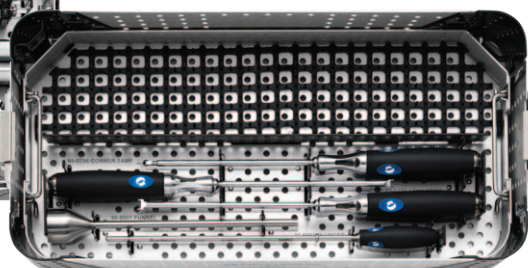

Bottom Level